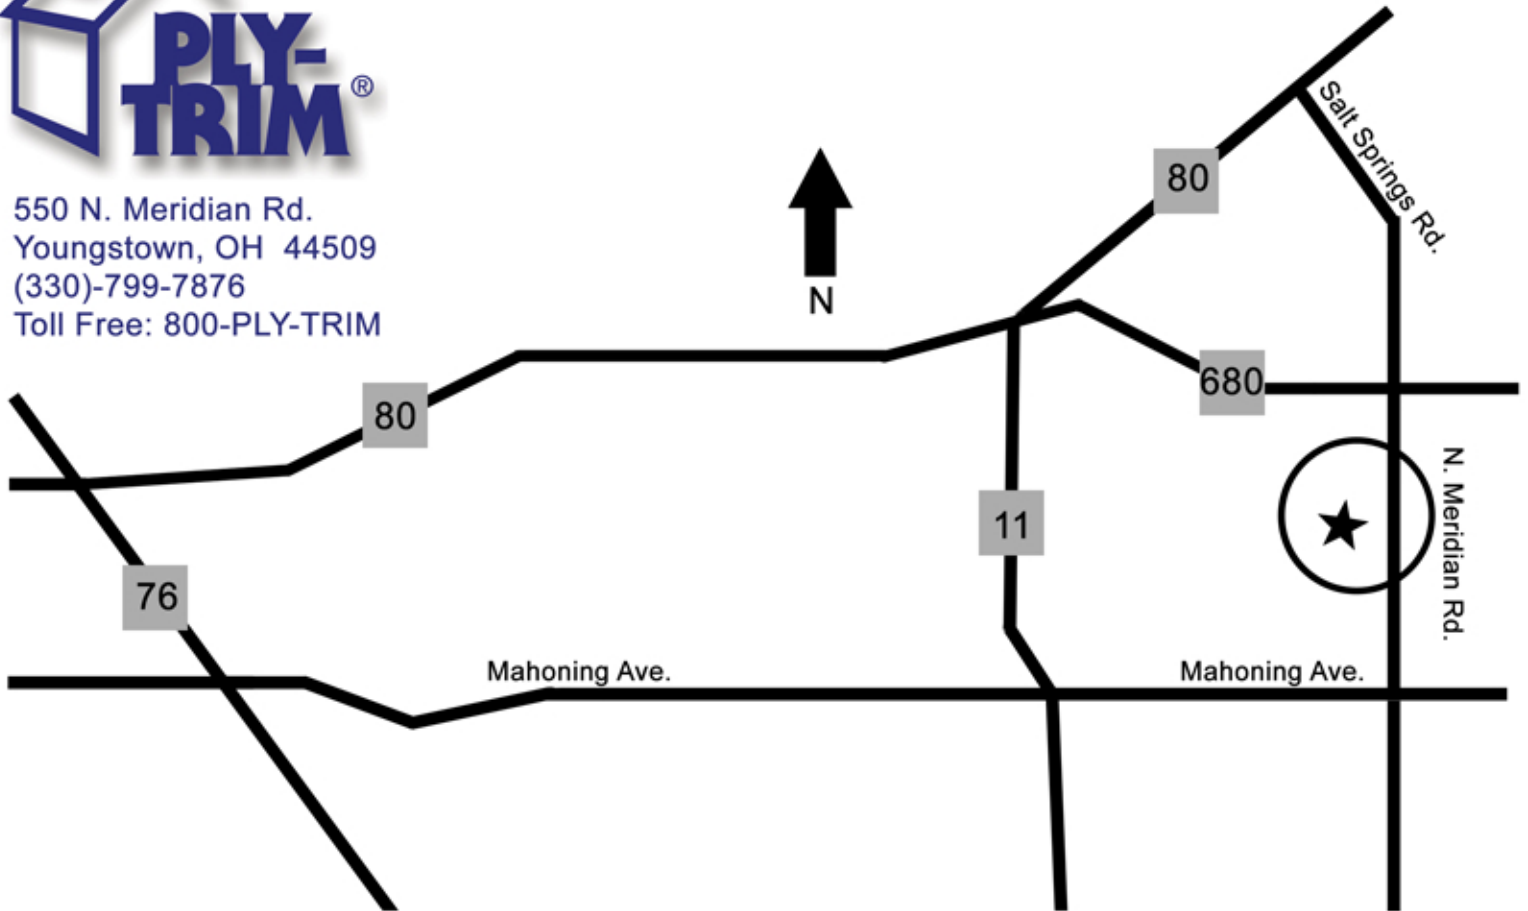

550 N. Meridian Rd.
Youngstown, OH 44509
(330)-799-7876
Toll Free: 800-PLY-TRIM

Directions

From Rt. 11 South & I-80 Westbound

Take Exit 228A-711 South
To I-680 Cleveland
To Exit 2 Meridian Rd.
South On Meridian Rd.
Ply-Trim sign/access road on Right
before Railroad Tracks

From Ohio Turnpike Eastbound

Take Exit 218 I-76 East
To I-680 Youngstown
Exit Meridian Rd. South
Ply-Trim sign/access road on Right
before Railroad Tracks

From Ohio Turnpike Westbound

Take Exit 234 North I-680
I-680 North To Exit 2
Meridian Rd. South
Ply-Trim sign/access road on Right
before Railroad Tracks

From Rt. 11 North

Take I-680 Youngstown to Exit 2
Meridian Rd. South
Ply-Trim sign/access road on Right
before Railroad Tracks