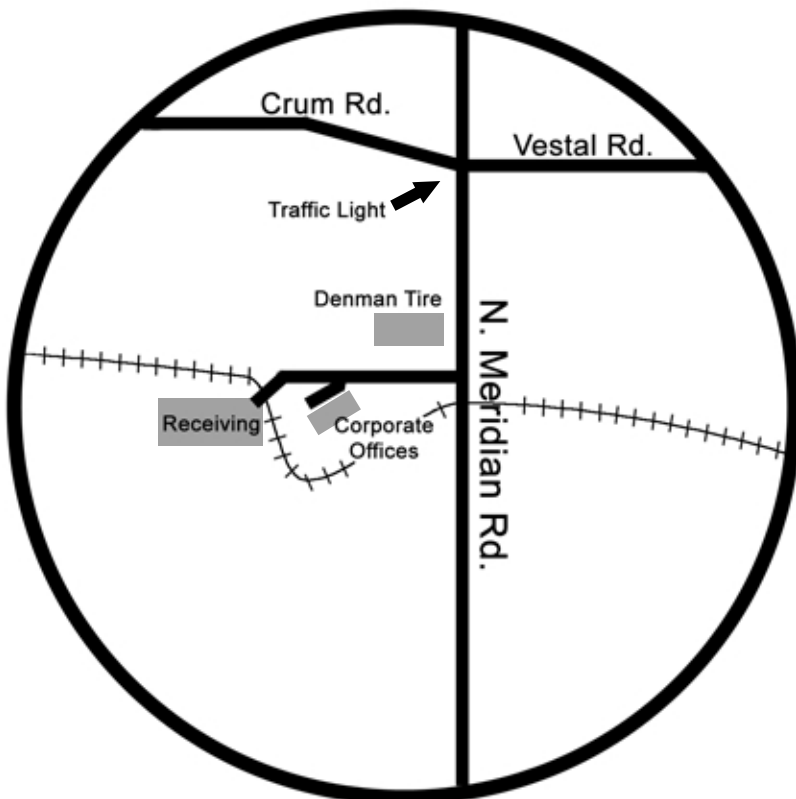

550 N. Meridian Rd.
Youngstown, OH 44509
(330)-799-7876
Toll Free: 800-PLY-TRIM

Directions

From Rt. 11 South & I-80 Westbound

Take Exit 228A-711 South
To I-680 Cleveland
To Exit 2 Meridian Rd.
South On Meridian Rd.
Ply-Trim sign/access road on Right
before Railroad Tracks

From Ohio Turnpike Eastbound

Take Exit 218 I-76 East
To I-680 Youngstown
Exit Meridian Rd. South
Ply-Trim sign/access road on Right
before Railroad Tracks

From Ohio Turnpike Westbound

Take Exit 234 North I-680
I-680 North To Exit 2
Meridian Rd. South
Ply-Trim sign/access road on Right
before Railroad Tracks

From Rt. 11 North

Take I-680 Youngstown to Exit 2
Meridian Rd. South
Ply-Trim sign/access road on Right
before Railroad Tracks